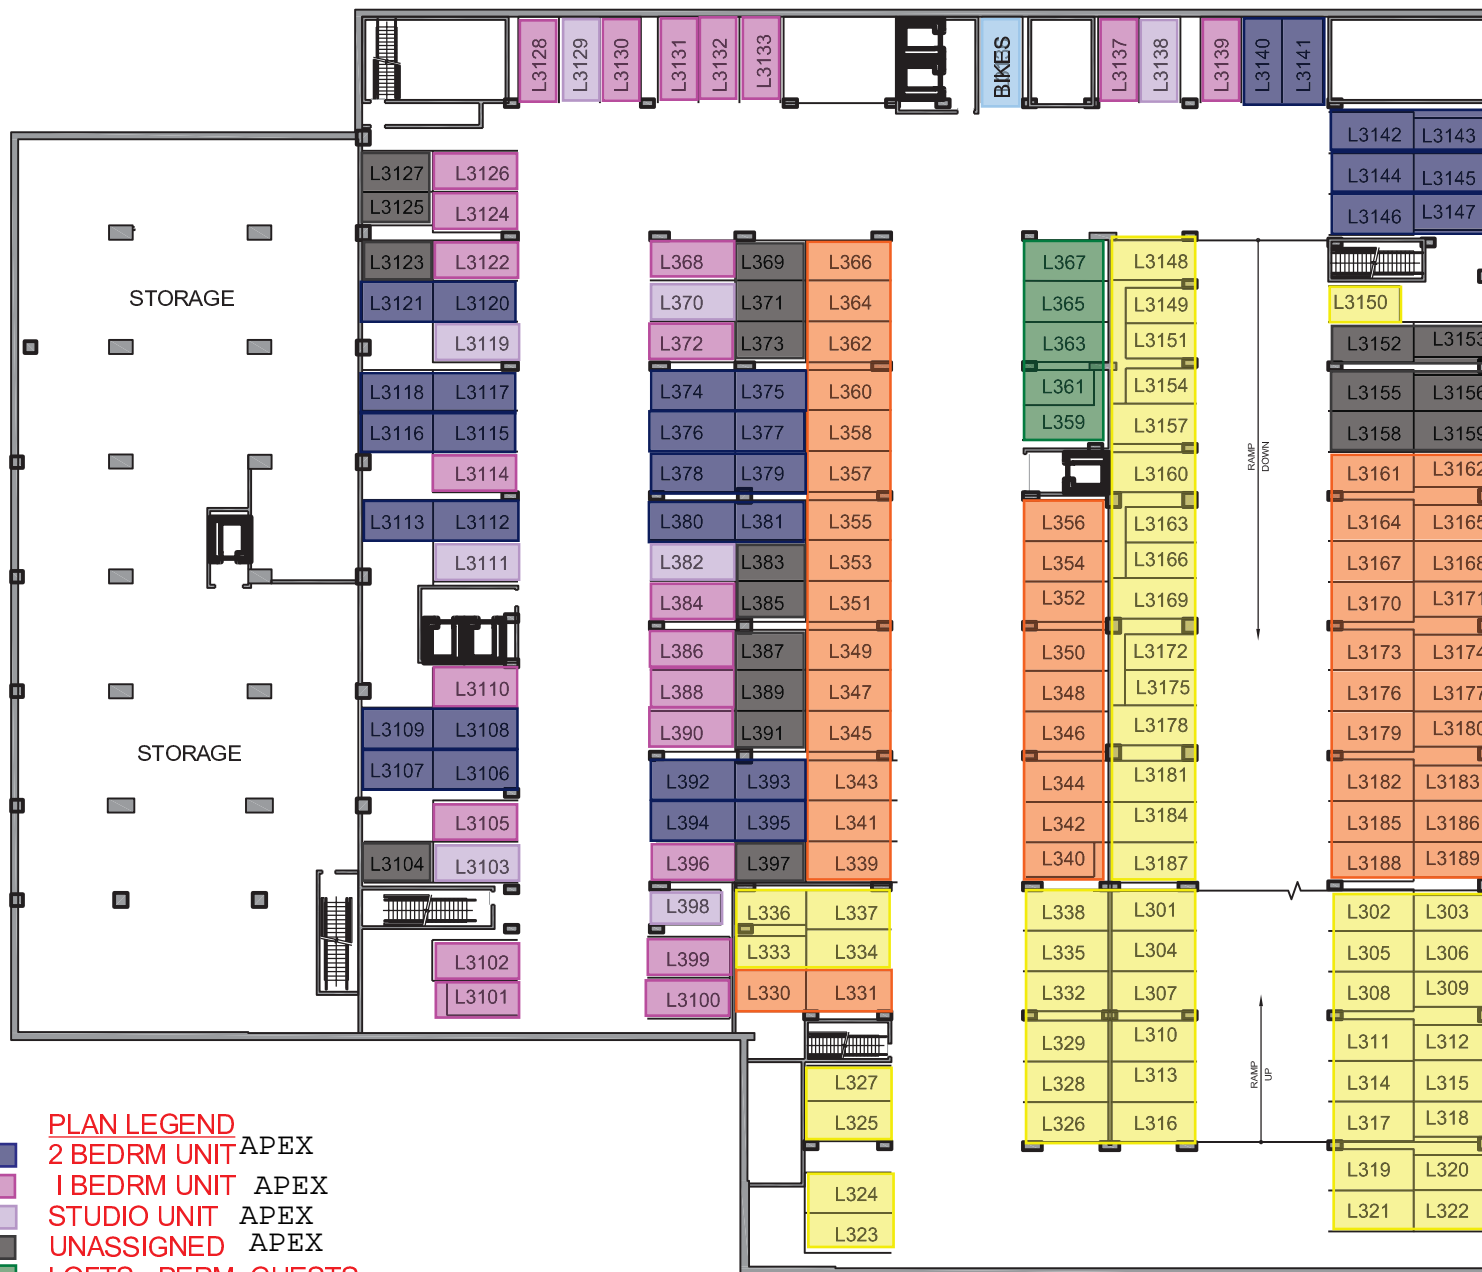

9TH STREET

FIGUEROA STREET

FLOWER STREET

- PLAN LEGEND**
- 2 BEDRM UNIT APEX
  - 1 BEDRM UNIT APEX
  - STUDIO UNIT APEX
  - UNASSIGNED APEX
  - LOFTS - PERM. GUESTS
  - LOFTS - TEMP. GUESTS
  - LOFTS - DEEDED STALLS
  - BICYCLE STORAGE

**L4** CONCERTO LOFTS - CONDOMINIUM PARKING PLAN  
LOWER LEVEL 4 FLOOR PLAN

9TH STREET

FIGUEROA STREET

FLOWER STREET

- PLAN LEGEND**
- 2 BEDRM UNIT APEX
  - 1 BEDRM UNIT APEX
  - STUDIO UNIT APEX
  - UNASSIGNED APEX
  - LOFTS - PERM. GUESTS
  - LOFTS - TEMP. GUESTS
  - LOFTS - DEEDED STALLS
  - BICYCLE STORAGE

**L3** CONCERTO LOFTS - CONDOMINIUM PARKING PLAN  
LOWER LEVEL 3 FLOOR PLAN