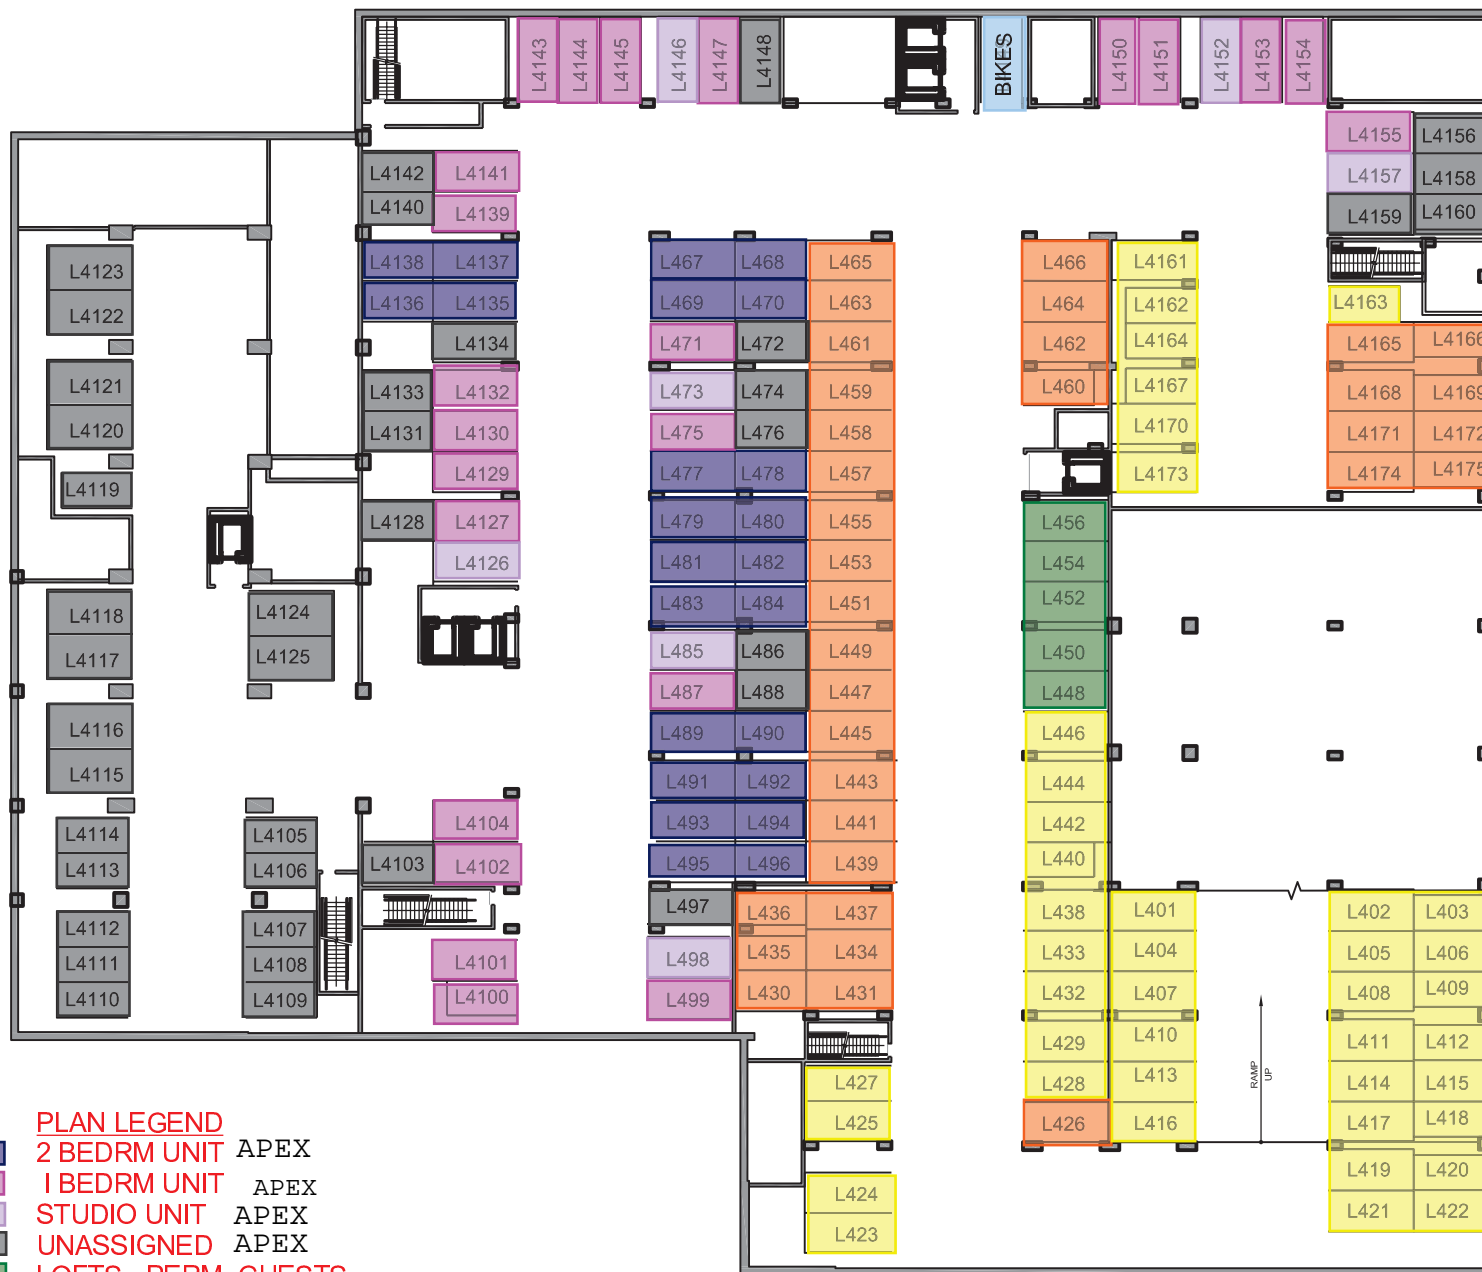

9TH STREET

FIGUEROA STREET

FLOWER STREET

- PLAN LEGEND**
- 2 BEDRM UNIT APEX
  - 1 BEDRM UNIT APEX
  - STUDIO UNIT APEX
  - UNASSIGNED APEX
  - LOFTS - PERM. GUESTS
  - LOFTS - TEMP. GUESTS
  - LOFTS - DEEDED STALLS
  - BICYCLE STORAGE

**L4** CONCERTO LOFTS - CONDOMINIUM PARKING PLAN  
LOWER LEVEL 4 FLOOR PLAN

9TH STREET

FIGUEROA STREET

FLOWER STREET

- PLAN LEGEND**
- 2 BEDRM UNIT APEX
  - 1 BEDRM UNIT APEX
  - STUDIO UNIT APEX
  - UNASSIGNED APEX
  - LOFTS - PERM. GUESTS
  - LOFTS - TEMP. GUESTS
  - LOFTS - DEEDED STALLS
  - BICYCLE STORAGE

**L3** CONCERTO LOFTS - CONDOMINIUM PARKING PLAN  
LOWER LEVEL 3 FLOOR PLAN